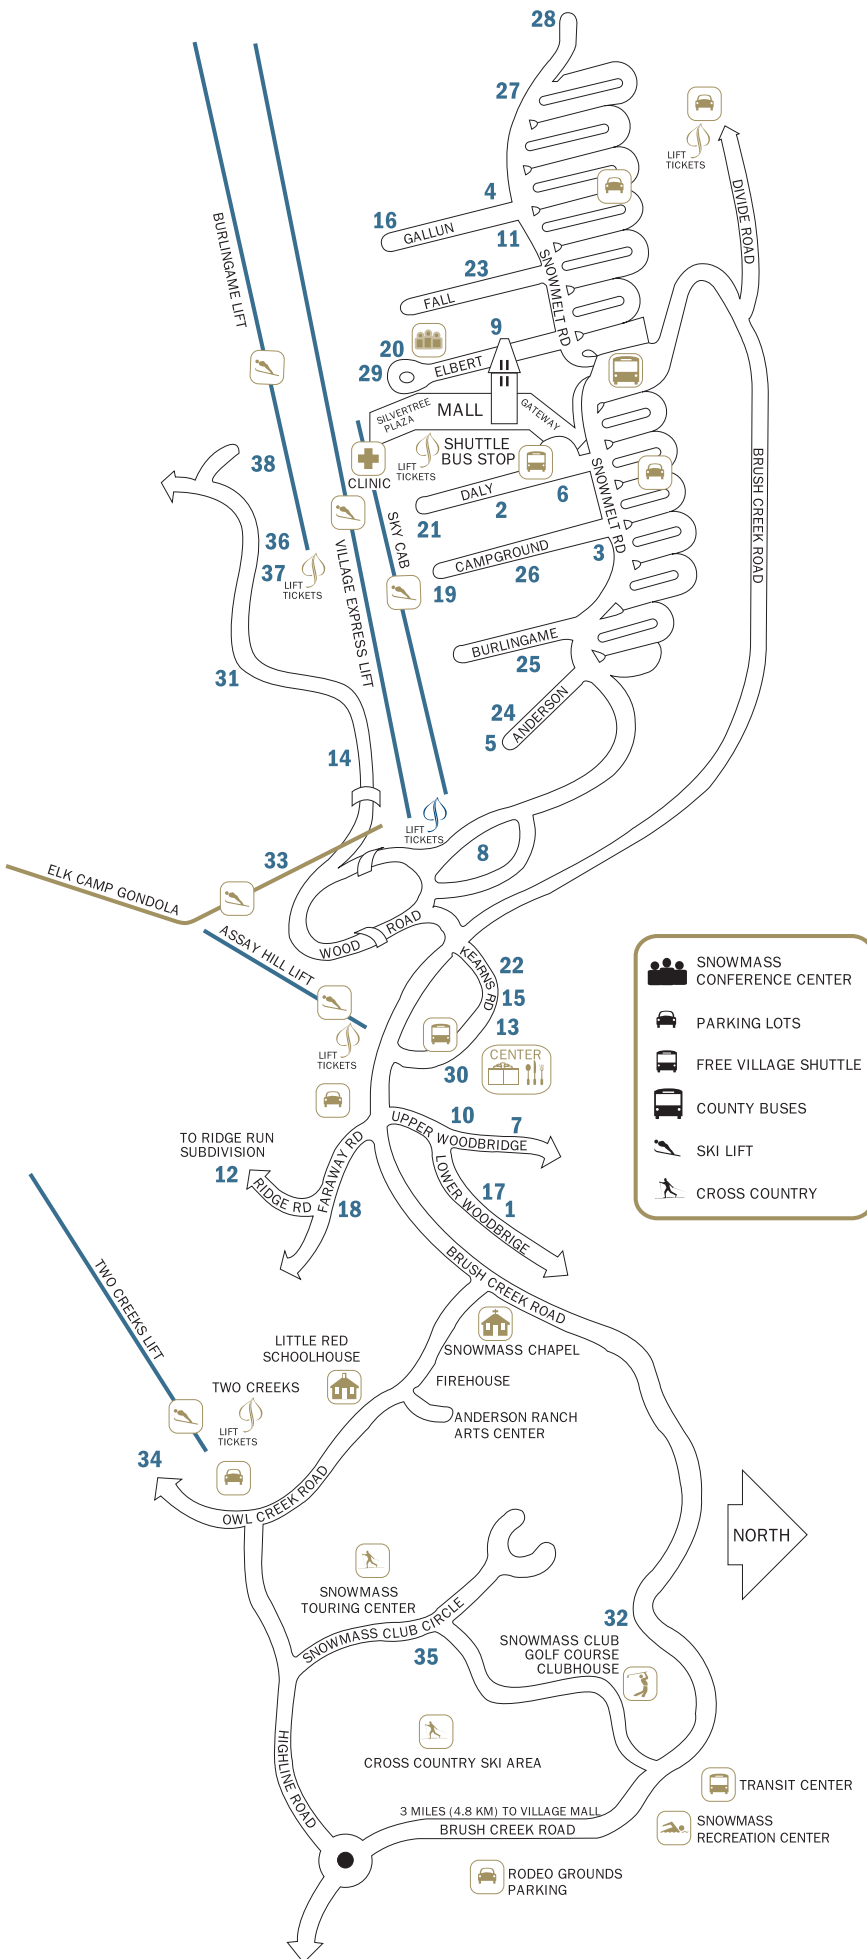

DELUXE

11	Aspenwood Condominiums	800.784.7016
12	Deerbrook	800.222.7989
13	ResortQuest Snowmass	800.222.7989
14	The Crestwood	800.356.5949
15	First Choice Properties	800.759.3686
16	Interlude Condominiums	800.356.7893
17	Parmelee & Company	970.923.3636
18	The Ridge	800.222.7989
19	Shadowbrook Condominiums	800.201.2391
20	The Silvertree Hotel	877.766.1999
21	Snowmass Mountain Chalet	800.843.1579
22	Snowmass Resort Property Management	970.923.6464
23	Sonnenblick Condos	800.525.9402
24	Stonebridge Condominiums	800.323.2577
25	Stonebridge Inn	800.922.7242
26	Terracehouse	800.525.9402
26	Terracehouse/ Destination Resorts Snowmass	800.922.7242
27	Timberline Condominiums	800.922.4001
28	Top of the Village Condominiums	800.525.4200
29	Village Property Management	877.766.1999

LUXURY

30	Alpine Property Management	800.543.0839
31	Chamonix	800.365.0410
32	Homestead Townhomes	800.222.7989
33	The Enclave	800.365.0410
34	Owl Creek Homes	800.365.0410
35	Snowmass Club Villas	800.525.0710
36	Snowmass Lodging Company	800.365.0410
37	Woodrun Place	800.365.0410
38	Woodrun V Townhouses	800.718.3694

SPECIAL GROUP RATES AVAILABLE

800.598.2006 | www.snowmassgroups.com

SNOWMASS
COLORADO